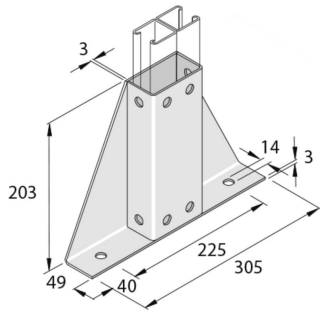

## Assembly accessory

Reference	↕ mm	↔ mm	→  ← mm	↔ mm	kg/stk	📦	Unit
<b>P2348S2SPP</b>	203	49		305	2,104	1	STK

Pickled and passivated.