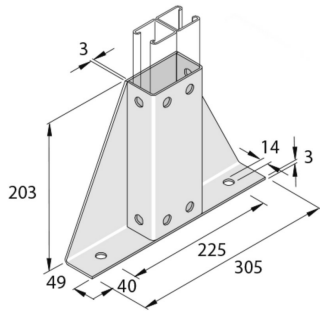

P2348S2SPP

Assembly accessory

Reference	↕ mm	↔ mm	→ ← mm	↔ mm	kg/stk	📦	Unit
P2348S2SPP	203	49		305	2,104	1	STK

Pickled and passivated.