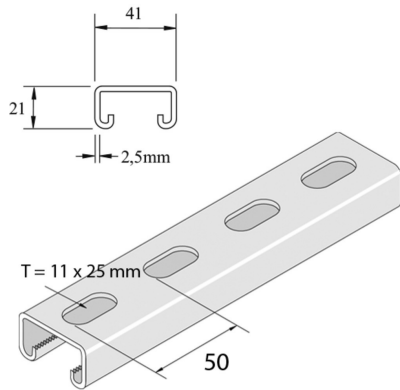

P3300T10SPP

Assembly profile

Reference	↕ mm	↔ mm	→ ← mm	↔ mm	kg/m	📦	Unit
P3300T10SPP304	21	41	2,5	6000	1,760	300	M
P3300T10SPPX3	21	41	2,5	3000	1,760	150	M
P3300T10SPP	21	41	2,5	6000	1,760	300	M

Pickled and passivated.