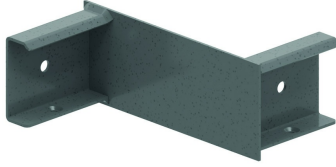

HDLVIRL

Reducing plate left for HDKLIE

Slides over the side wall

Reference	↑ mm	↔ mm	→ ← mm	↔ mm	kg/stk	📦	Unit
HDLVIRL100	100	140			1,100	2	STK
HDLVIRL200	100	240			1,330	2	STK
HDLVIRL300	100	340			1,350	2	STK
HDLVIRL400	100	440			1,600	2	STK

Premounted with tapbolt 6x12.