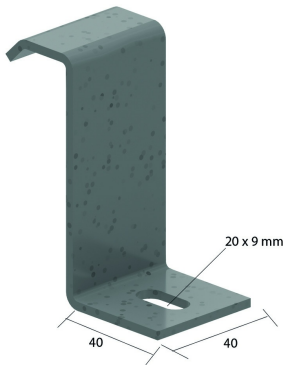

HDBKIE40

Bracket clamp for HDKLIE

Reference	↕ mm	↔ mm	→ ← mm	↔ mm	kg/stk	📦	Unit
HDBKIE40	83	40			0,130	20	STK

To order separately:
 fixing to brackets: VM6.20
 fixing to mounting profile: HDRB6.20 + CRO6 + PNP06DINHG