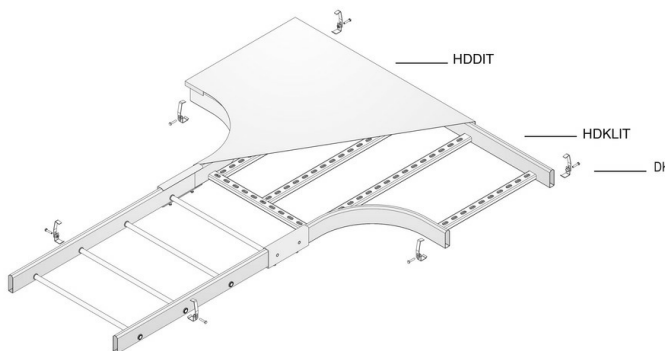

Joiner for HDKLIE
HDLVIE