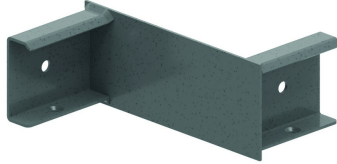

HDLVIRL

Reducing plate left for HDKLIE

Slides over the side wall

Reference	↑ mm	↔ mm	→ ← mm	↔ mm	kg/stk	📦	Unit
HDLVIRL100	100	140			1,100	2	STK
HDLVIRL200	100	240			1,330	2	STK
HDLVIRL300	100	340			1,350	2	STK
HDLVIRL400	100	440			1,600	2	STK

Premounted with tapbolt 6x12.