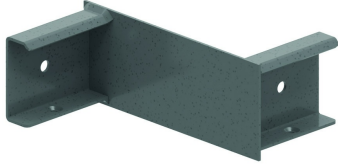

## Reducing plate left for HDKLIE

Slides over the side wall

Reference	↑ mm	↔ mm	→  ← mm	↔ mm	kg/stk	📦	Unit
<b>HDLVIRL100</b>	100	140			1,100	2	STK
<b>HDLVIRL200</b>	100	240			1,330	2	STK
<b>HDLVIRL300</b>	100	340			1,350	2	STK
<b>HDLVIRL400</b>	100	440			1,600	2	STK

Premounted with tapbolt 6x12.