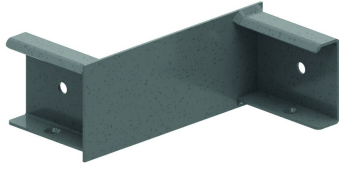

## Reducing plate right for HDKLIE

Slides over the side wall

Reference	↕ mm	↔ mm	→  ← mm	↔ mm	kg/stk	📦	Unit
<b>HDLVIRR100</b>	100	140			1,100	2	STK
<b>HDLVIRR200</b>	100	240			1,330	2	STK
<b>HDLVIRR300</b>	100	340			1,350	2	STK
<b>HDLVIRR400</b>	100	440			1,600	2	STK

Premounted with tapbolt 6x12.