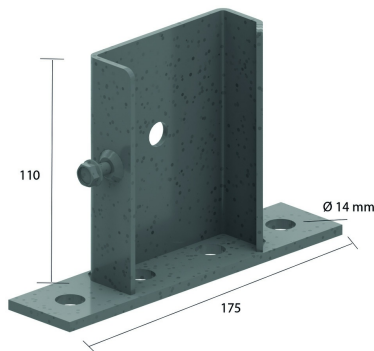

HDVSIE

Floor support for HDKLIE

To mount the cable ladder vertically on the floor.
Slides over the side wall.

Reference	↕ mm	↔ mm	→ ← mm	↔ mm	kg/stk	📦	Unit
HDVSIE	115	88			0,640	6	STK

Premounted with tapbolt 6x12.