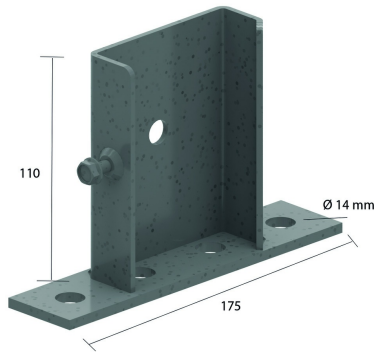

HDVSIE

Floor support for HDKLIE

To mount the cable ladder vertically on the floor.
Slides over the side wall.

Reference	↕ mm	↔ mm	→||← mm	↔ mm	kg/stk	📦	Unit
HDVSIE	115	88			0,640	6	STK

Premounted with tapbolt 6x12.