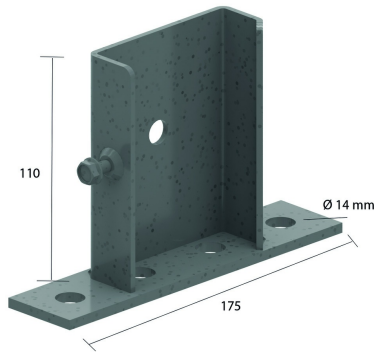

## Floor support for HDKLIE

To mount the cable ladder vertically on the floor.  
Slides over the side wall.

Reference	↕ mm	↔ mm	→  ← mm	↔ mm	kg/stk	📦	Unit
<b>HDVSIE</b>	115	88			0,640	6	STK

Premounted with tapbolt 6x12.