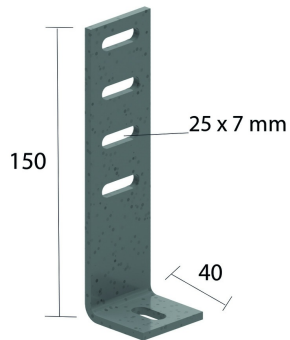

HDAB35.110 Stand-off bracket

Used for vertical mounting of the cable ladder.

Reference	↑ mm	↔ mm	→ ← mm	↔ mm	kg/stk	📦	Unit
HDAB35.110	150	40			0,210	20	STK

Fix with:

Toothed round head bolt / flange nut
VM