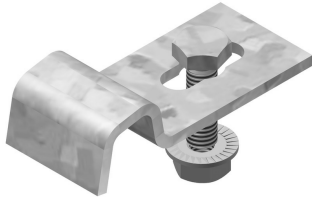

KLLBK

Bracket clamp for KLL