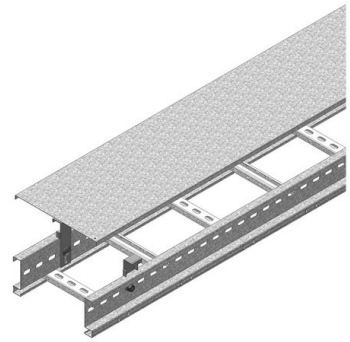

KLMZWABD

Stand-off bracket for cover KLM/KLZ/KLW

Number: 2 pieces per metre.

Reference	Finish	↑ mm	↔ mm	→ ← mm	↔ mm	kg/stk	📦	Unit
KLMZWABD	SZ	155	40		34	0,187	4	STK
ZMKLMZWABD	DF	155	40		34	0,181	4	STK

Legend finish
- SZ = Sendzimir
- DF = Defender

Fix with:

Flange nut (DIN 6923)
RM

Round head square neck bolt (DIN 603)
RBK