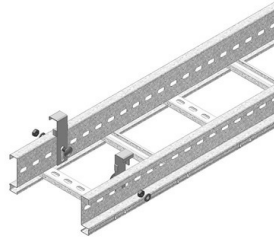

KLMZWABD

Stand-off bracket for cover KLM/KLZ/KLW

Number: 2 pieces per metre.

Reference	Finish	↑ mm	↔ mm	→ ← mm	↔ mm	kg/stk	📦	Unit
KLMZWABD	SZ	155	40		34	0,187	4	STK
ZMKLMZWABD	DF	155	40		34	0,181	4	STK

Legend finish
- SZ = Sendzimir
- DF = Defender

Fix with:

Flange nut (DIN 6923)
RM

Round head square neck bolt (DIN 603)
RBK