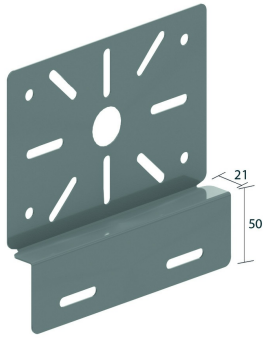

MP

Folded mounting plate

For fixing of contact and distribution boxes

| Reference | Finish | ↕ mm | ↔ mm | → ← mm | ↔ mm | kg/stk | | Unit |
|-------------|--------|---------|---------|------------|---------|--------|----|------|
| ZMMP | DF | 157 | 160 | | | 0,141 | 20 | STK |

Number bolts and nuts: 2 pieces.

Legend finish
- DF = Defender

Fix with:

Toothed round
head bolt / flange
nut
VM

Round head
square neck bolt
/ flange nut
VMK