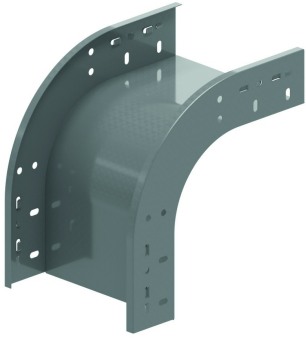

VBCL
Snap-in low elbow 90°

Snap-in system with cable tray KBSC60, KBS60 and KBSI60

Radius: 100 mm

Reference	Finish	↕ mm	↔ mm	→||← mm	↔ mm	kg/stk	📦	Unit
ZMVBCL90.60.050	DF	60	50			0,467	1	STK
ZMVBCL90.60.075	DF	60	75			0,516	1	STK
ZMVBCL90.60.100	DF	60	100			0,566	1	STK
ZMVBCL90.60.150	DF	60	150			0,664	1	STK
ZMVBCL90.60.200	DF	60	200			0,763	1	STK
ZMVBCL90.60.300	DF	60	300			0,960	1	STK
ZMVBCL90.60.400	DF	60	400			1,158	1	STK
ZMVBCL90.60.500	DF	60	500			1,900	1	STK
ZMVBCL90.60.600	DF	60	600			2,150	1	STK

Opening for extra locking using 4x VM6.10.
Openings provided for fitting a cover.
Only available in height 60 mm.

Legend finish

- DF = Defender