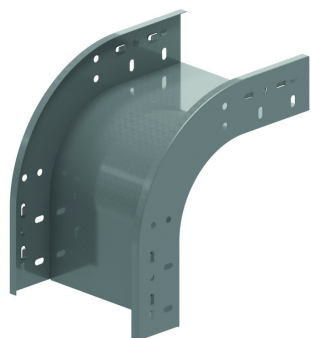

VBCL

Snap-in low elbow 90°

Snap-in system with cable tray KBSC60, KBS60 and KBSI60

Radius: 100 mm

Reference	Finish	↕ mm	↔ mm	→ ← mm	↔ mm	kg/stk	📦	Unit
ZMVBCL90.60.050	DF	60	50			0,467	1	STK
ZMVBCL90.60.075	DF	60	75			0,516	1	STK
ZMVBCL90.60.100	DF	60	100			0,566	1	STK
ZMVBCL90.60.150	DF	60	150			0,664	1	STK
ZMVBCL90.60.200	DF	60	200			0,763	1	STK
ZMVBCL90.60.300	DF	60	300			0,960	1	STK
ZMVBCL90.60.400	DF	60	400			1,158	1	STK
ZMVBCL90.60.500	DF	60	500			1,900	1	STK
ZMVBCL90.60.600	DF	60	600			2,150	1	STK

Opening for extra locking using 4x VM6.10.
Openings provided for fitting a cover.
Only available in height 60 mm.

Legend finish

- DF = Defender