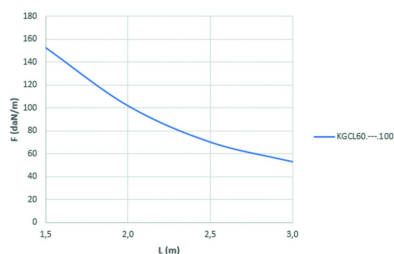

KGCL60S

KGCL with SIN

Clickable ends
 Closed bottom
 Prefabricated click fold

	1,5	2,0	2,5	3,0
KGCL60.---.100	152,5	101,7	69,9	52,8

Reference	Finish	↑ mm	↔ mm	→ ← mm	↔ mm	kg/m	Unit	Unit
KGCL60.075.100S13	SZ	60	75	1	3000	2,211	30	M
KGCL60.100.100S12	SZ	60	100	1	3000	2,411	30	M
KGCL60.100.100S13	SZ	60	100	1	3000	2,411	30	M
KGCL60.150.100S12	SZ	60	150	1	3000	2,811	30	M
KGCL60.150.100S13	SZ	60	150	1	3000	2,811	30	M
KGCL60.150.100S23	SZ	60	150	1	3000	3,322	30	M
KGCL60.200.100S12	SZ	60	200	1	3000	3,211	30	M
KGCL60.200.100S13	SZ	60	200	1	3000	3,211	30	M
KGCL60.200.100S23	SZ	60	200	1	3000	3,722	30	M
KGCL60.300.100S12	SZ	60	300	1	3000	4,011	30	M
KGCL60.300.100S13	SZ	60	300	1	3000	4,011	30	M
KGCL60.300.100S23	SZ	60	300	1	3000	4,522	30	M
KGCL60.400.100S12	SZ	60	400	1	3000	4,811	30	M
KGCL60.400.100S13	SZ	60	400	1	3000	4,811	30	M
KGCL60.400.100S23	SZ	60	400	1	3000	5,322	30	M
ZMKGCL60.075.10S12	DF	60	75	1	3000	2,211	30	M
ZMKGCL60.075.10S13	DF	60	75	1	3000	2,211	30	M
ZMKGCL60.100.10S12	DF	60	100	1	3000	2,411	30	M
ZMKGCL60.100.10S13	DF	60	100	1	3000	2,411	30	M
ZMKGCL60.150.10S12	DF	60	150	1	3000	2,811	30	M
ZMKGCL60.150.10S13	DF	60	150	1	3000	2,811	30	M
ZMKGCL60.150.10S23	DF	60	150	1	3000	3,322	30	M
ZMKGCL60.200.10S12	DF	60	200	1	3000	3,211	30	M
ZMKGCL60.200.10S13	DF	60	200	1	3000	3,211	30	M
ZMKGCL60.200.10S23	DF	60	200	1	3000	3,722	30	M
ZMKGCL60.300.10S12	DF	60	300	1	3000	4,011	30	M
ZMKGCL60.300.10S13	DF	60	300	1	3000	4,011	30	M
ZMKGCL60.300.10S23	DF	60	300	1	3000	4,522	30	M
ZMKGCL60.400.10S12	DF	60	400	1	3000	4,811	30	M
ZMKGCL60.400.10S13	DF	60	400	1	3000	4,811	30	M
ZMKGCL60.400.10S23	DF	60	400	1	3000	5,322	30	M

LOAD DIAGRAM

This diagram illustrates the permissible uniformly distributed loads applied to multiple supports. They comply with IEC 61537 with connection in the centre of the span and the end span = 0,8 x the span.