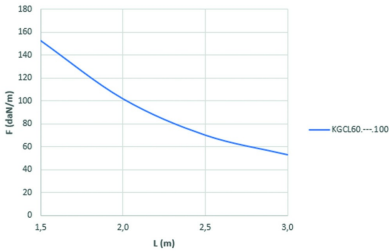

KGCL60S

KGCL with SIN

Clickable ends
 Closed bottom
 Prefabricated click fold

	1,5	2,0	2,5	3,0
KGCL60.---.100	152,5	101,7	69,9	52,8

Reference	Finish	↑ mm	↔ mm	→ ← mm	↔↔ mm	kg/m	Unit	Unit
KGCL60.075.100S13	SZ	60	75	1	3000	2,211	30	M
KGCL60.100.100S12	SZ	60	100	1	3000	2,411	30	M
KGCL60.100.100S13	SZ	60	100	1	3000	2,411	30	M
KGCL60.150.100S12	SZ	60	150	1	3000	2,811	30	M
KGCL60.150.100S13	SZ	60	150	1	3000	2,811	30	M
KGCL60.150.100S23	SZ	60	150	1	3000	3,322	30	M
KGCL60.200.100S12	SZ	60	200	1	3000	3,211	30	M
KGCL60.200.100S13	SZ	60	200	1	3000	3,211	30	M
KGCL60.200.100S23	SZ	60	200	1	3000	3,722	30	M
KGCL60.300.100S12	SZ	60	300	1	3000	4,011	30	M
KGCL60.300.100S13	SZ	60	300	1	3000	4,011	30	M
KGCL60.300.100S23	SZ	60	300	1	3000	4,522	30	M
KGCL60.400.100S12	SZ	60	400	1	3000	4,811	30	M
KGCL60.400.100S13	SZ	60	400	1	3000	4,811	30	M
KGCL60.400.100S23	SZ	60	400	1	3000	5,322	30	M
ZMKGCL60.075.10S12	DF	60	75	1	3000	2,211	30	M
ZMKGCL60.075.10S13	DF	60	75	1	3000	2,211	30	M
ZMKGCL60.100.10S12	DF	60	100	1	3000	2,411	30	M
ZMKGCL60.100.10S13	DF	60	100	1	3000	2,411	30	M
ZMKGCL60.150.10S12	DF	60	150	1	3000	2,811	30	M
ZMKGCL60.150.10S13	DF	60	150	1	3000	2,811	30	M
ZMKGCL60.150.10S23	DF	60	150	1	3000	3,322	30	M
ZMKGCL60.200.10S12	DF	60	200	1	3000	3,211	30	M
ZMKGCL60.200.10S13	DF	60	200	1	3000	3,211	30	M
ZMKGCL60.200.10S23	DF	60	200	1	3000	3,722	30	M
ZMKGCL60.300.10S12	DF	60	300	1	3000	4,011	30	M
ZMKGCL60.300.10S13	DF	60	300	1	3000	4,011	30	M
ZMKGCL60.300.10S23	DF	60	300	1	3000	4,522	30	M
ZMKGCL60.400.10S12	DF	60	400	1	3000	4,811	30	M
ZMKGCL60.400.10S13	DF	60	400	1	3000	4,811	30	M
ZMKGCL60.400.10S23	DF	60	400	1	3000	5,322	30	M

LOAD DIAGRAM

This diagram illustrates the permissible uniformly distributed loads applied to multiple supports. They comply with IEC 61537 with connection in the centre of the span and the end span = 0,8 x the span.