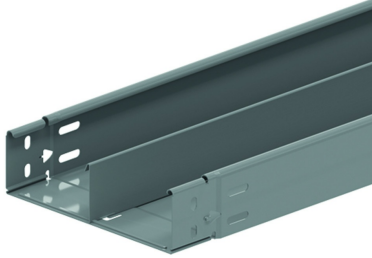

KGCL60S

KGCL with SIN

Clickable ends
 Closed bottom
 Prefabricated click fold

	1,5	2,0	2,5	3,0
KGCL60.---.100	152,5	101,7	69,9	52,8

Reference	Finish	↑ mm	↔ mm	→ ← mm	↔↔ mm	kg/m	Unit	Unit
KGCL60.075.100S13	SZ	60	75	1	3000	2,211	30	M
KGCL60.100.100S12	SZ	60	100	1	3000	2,411	30	M
KGCL60.100.100S13	SZ	60	100	1	3000	2,411	30	M
KGCL60.150.100S12	SZ	60	150	1	3000	2,811	30	M
KGCL60.150.100S13	SZ	60	150	1	3000	2,811	30	M
KGCL60.150.100S23	SZ	60	150	1	3000	3,322	30	M
KGCL60.200.100S12	SZ	60	200	1	3000	3,211	30	M
KGCL60.200.100S13	SZ	60	200	1	3000	3,211	30	M
KGCL60.200.100S23	SZ	60	200	1	3000	3,722	30	M
KGCL60.300.100S12	SZ	60	300	1	3000	4,011	30	M
KGCL60.300.100S13	SZ	60	300	1	3000	4,011	30	M
KGCL60.300.100S23	SZ	60	300	1	3000	4,522	30	M
KGCL60.400.100S12	SZ	60	400	1	3000	4,811	30	M
KGCL60.400.100S13	SZ	60	400	1	3000	4,811	30	M
KGCL60.400.100S23	SZ	60	400	1	3000	5,322	30	M
ZMKGCL60.075.10S12	DF	60	75	1	3000	2,211	30	M
ZMKGCL60.075.10S13	DF	60	75	1	3000	2,211	30	M
ZMKGCL60.100.10S12	DF	60	100	1	3000	2,411	30	M
ZMKGCL60.100.10S13	DF	60	100	1	3000	2,411	30	M
ZMKGCL60.150.10S12	DF	60	150	1	3000	2,811	30	M
ZMKGCL60.150.10S13	DF	60	150	1	3000	2,811	30	M
ZMKGCL60.150.10S23	DF	60	150	1	3000	3,322	30	M
ZMKGCL60.200.10S12	DF	60	200	1	3000	3,211	30	M
ZMKGCL60.200.10S13	DF	60	200	1	3000	3,211	30	M
ZMKGCL60.200.10S23	DF	60	200	1	3000	3,722	30	M
ZMKGCL60.300.10S12	DF	60	300	1	3000	4,011	30	M
ZMKGCL60.300.10S13	DF	60	300	1	3000	4,011	30	M
ZMKGCL60.300.10S23	DF	60	300	1	3000	4,522	30	M
ZMKGCL60.400.10S12	DF	60	400	1	3000	4,811	30	M
ZMKGCL60.400.10S13	DF	60	400	1	3000	4,811	30	M
ZMKGCL60.400.10S23	DF	60	400	1	3000	5,322	30	M

LOAD DIAGRAM

This diagram illustrates the permissible uniformly distributed loads applied to multiple supports. They comply with IEC 61537 with connection in the centre of the span and the end span = 0,8 x the span.