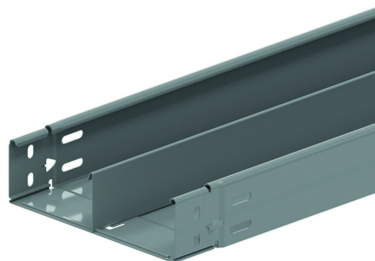

KGCL60S

KGCL with SIN

Clickable ends
 Closed bottom
 Prefabricated click fold

	1,5	2,0	2,5	3,0
KGCL60.---.100	152,5	101,7	69,9	52,8

Reference	Finish	↑ mm	↔ mm	→ ← mm	↔ mm	kg/m	Unit	Unit
KGCL60.075.100S13	SZ	60	75	1	3000	2,211	30	M
KGCL60.100.100S12	SZ	60	100	1	3000	2,411	30	M
KGCL60.100.100S13	SZ	60	100	1	3000	2,411	30	M
KGCL60.150.100S12	SZ	60	150	1	3000	2,811	30	M
KGCL60.150.100S13	SZ	60	150	1	3000	2,811	30	M
KGCL60.150.100S23	SZ	60	150	1	3000	3,322	30	M
KGCL60.200.100S12	SZ	60	200	1	3000	3,211	30	M
KGCL60.200.100S13	SZ	60	200	1	3000	3,211	30	M
KGCL60.200.100S23	SZ	60	200	1	3000	3,722	30	M
KGCL60.300.100S12	SZ	60	300	1	3000	4,011	30	M
KGCL60.300.100S13	SZ	60	300	1	3000	4,011	30	M
KGCL60.300.100S23	SZ	60	300	1	3000	4,522	30	M
KGCL60.400.100S12	SZ	60	400	1	3000	4,811	30	M
KGCL60.400.100S13	SZ	60	400	1	3000	4,811	30	M
KGCL60.400.100S23	SZ	60	400	1	3000	5,322	30	M
ZMKGCL60.075.10S12	DF	60	75	1	3000	2,211	30	M
ZMKGCL60.075.10S13	DF	60	75	1	3000	2,211	30	M
ZMKGCL60.100.10S12	DF	60	100	1	3000	2,411	30	M
ZMKGCL60.100.10S13	DF	60	100	1	3000	2,411	30	M
ZMKGCL60.150.10S12	DF	60	150	1	3000	2,811	30	M
ZMKGCL60.150.10S13	DF	60	150	1	3000	2,811	30	M
ZMKGCL60.150.10S23	DF	60	150	1	3000	3,322	30	M
ZMKGCL60.200.10S12	DF	60	200	1	3000	3,211	30	M
ZMKGCL60.200.10S13	DF	60	200	1	3000	3,211	30	M
ZMKGCL60.200.10S23	DF	60	200	1	3000	3,722	30	M
ZMKGCL60.300.10S12	DF	60	300	1	3000	4,011	30	M
ZMKGCL60.300.10S13	DF	60	300	1	3000	4,011	30	M
ZMKGCL60.300.10S23	DF	60	300	1	3000	4,522	30	M
ZMKGCL60.400.10S12	DF	60	400	1	3000	4,811	30	M
ZMKGCL60.400.10S13	DF	60	400	1	3000	4,811	30	M
ZMKGCL60.400.10S23	DF	60	400	1	3000	5,322	30	M

LOAD DIAGRAM

This diagram illustrates the permissible uniformly distributed loads applied to multiple supports. They comply with IEC 61537 with connection in the centre of the span and the end span = 0,8 x the span.