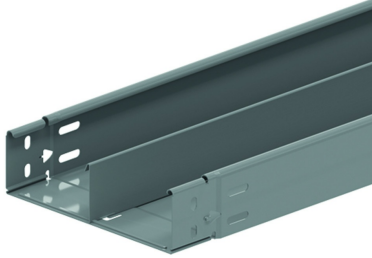

KGCL60S

KGCL with SIN

Clickable ends
Closed bottom
Prefabricated click fold

	1,5	2,0	2,5	3,0
KGCL60.---.100	152,5	101,7	69,9	52,8

Reference	Finish	↑ mm	↔ mm	→ ← mm	↔ mm	kg/m	Unit	Unit
KGCL60.075.100S13	SZ	60	75	1	3000	2,211	30	M
KGCL60.100.100S12	SZ	60	100	1	3000	2,411	30	M
KGCL60.100.100S13	SZ	60	100	1	3000	2,411	30	M
KGCL60.150.100S12	SZ	60	150	1	3000	2,811	30	M
KGCL60.150.100S13	SZ	60	150	1	3000	2,811	30	M
KGCL60.150.100S23	SZ	60	150	1	3000	3,322	30	M
KGCL60.200.100S12	SZ	60	200	1	3000	3,211	30	M
KGCL60.200.100S13	SZ	60	200	1	3000	3,211	30	M
KGCL60.200.100S23	SZ	60	200	1	3000	3,722	30	M
KGCL60.300.100S12	SZ	60	300	1	3000	4,011	30	M
KGCL60.300.100S13	SZ	60	300	1	3000	4,011	30	M
KGCL60.300.100S23	SZ	60	300	1	3000	4,522	30	M
KGCL60.400.100S12	SZ	60	400	1	3000	4,811	30	M
KGCL60.400.100S13	SZ	60	400	1	3000	4,811	30	M
KGCL60.400.100S23	SZ	60	400	1	3000	5,322	30	M
ZMKGCL60.075.10S12	DF	60	75	1	3000	2,211	30	M
ZMKGCL60.075.10S13	DF	60	75	1	3000	2,211	30	M
ZMKGCL60.100.10S12	DF	60	100	1	3000	2,411	30	M
ZMKGCL60.100.10S13	DF	60	100	1	3000	2,411	30	M
ZMKGCL60.150.10S12	DF	60	150	1	3000	2,811	30	M
ZMKGCL60.150.10S13	DF	60	150	1	3000	2,811	30	M
ZMKGCL60.150.10S23	DF	60	150	1	3000	3,322	30	M
ZMKGCL60.200.10S12	DF	60	200	1	3000	3,211	30	M
ZMKGCL60.200.10S13	DF	60	200	1	3000	3,211	30	M
ZMKGCL60.200.10S23	DF	60	200	1	3000	3,722	30	M
ZMKGCL60.300.10S12	DF	60	300	1	3000	4,011	30	M
ZMKGCL60.300.10S13	DF	60	300	1	3000	4,011	30	M
ZMKGCL60.300.10S23	DF	60	300	1	3000	4,522	30	M
ZMKGCL60.400.10S12	DF	60	400	1	3000	4,811	30	M
ZMKGCL60.400.10S13	DF	60	400	1	3000	4,811	30	M
ZMKGCL60.400.10S23	DF	60	400	1	3000	5,322	30	M

LOAD DIAGRAM

This diagram illustrates the permissible uniformly distributed loads applied to multiple supports. They comply with IEC 61537 with connection in the centre of the span and the end span = 0,8 x the span.