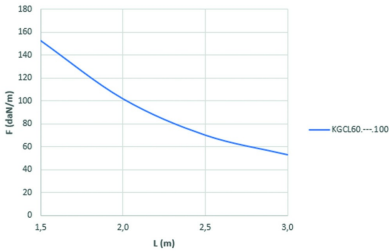

KGCL60S

KGCL with SIN

Clickable ends
Closed bottom
Prefabricated click fold

	1,5	2,0	2,5	3,0
KGCL60.---.100	152,5	101,7	69,9	52,8

Reference	Finish	↑ mm	↔ mm	→ ← mm	↔ mm	kg/m	Unit	Unit
KGCL60.075.100S13	SZ	60	75	1	3000	2,211	30	M
KGCL60.100.100S12	SZ	60	100	1	3000	2,411	30	M
KGCL60.100.100S13	SZ	60	100	1	3000	2,411	30	M
KGCL60.150.100S12	SZ	60	150	1	3000	2,811	30	M
KGCL60.150.100S13	SZ	60	150	1	3000	2,811	30	M
KGCL60.150.100S23	SZ	60	150	1	3000	3,322	30	M
KGCL60.200.100S12	SZ	60	200	1	3000	3,211	30	M
KGCL60.200.100S13	SZ	60	200	1	3000	3,211	30	M
KGCL60.200.100S23	SZ	60	200	1	3000	3,722	30	M
KGCL60.300.100S12	SZ	60	300	1	3000	4,011	30	M
KGCL60.300.100S13	SZ	60	300	1	3000	4,011	30	M
KGCL60.300.100S23	SZ	60	300	1	3000	4,522	30	M
KGCL60.400.100S12	SZ	60	400	1	3000	4,811	30	M
KGCL60.400.100S13	SZ	60	400	1	3000	4,811	30	M
KGCL60.400.100S23	SZ	60	400	1	3000	5,322	30	M
ZMKGCL60.075.10S12	DF	60	75	1	3000	2,211	30	M
ZMKGCL60.075.10S13	DF	60	75	1	3000	2,211	30	M
ZMKGCL60.100.10S12	DF	60	100	1	3000	2,411	30	M
ZMKGCL60.100.10S13	DF	60	100	1	3000	2,411	30	M
ZMKGCL60.150.10S12	DF	60	150	1	3000	2,811	30	M
ZMKGCL60.150.10S13	DF	60	150	1	3000	2,811	30	M
ZMKGCL60.150.10S23	DF	60	150	1	3000	3,322	30	M
ZMKGCL60.200.10S12	DF	60	200	1	3000	3,211	30	M
ZMKGCL60.200.10S13	DF	60	200	1	3000	3,211	30	M
ZMKGCL60.200.10S23	DF	60	200	1	3000	3,722	30	M
ZMKGCL60.300.10S12	DF	60	300	1	3000	4,011	30	M
ZMKGCL60.300.10S13	DF	60	300	1	3000	4,011	30	M
ZMKGCL60.300.10S23	DF	60	300	1	3000	4,522	30	M
ZMKGCL60.400.10S12	DF	60	400	1	3000	4,811	30	M
ZMKGCL60.400.10S13	DF	60	400	1	3000	4,811	30	M
ZMKGCL60.400.10S23	DF	60	400	1	3000	5,322	30	M

LOAD DIAGRAM

This diagram illustrates the permissible uniformly distributed loads applied to multiple supports. They comply with IEC 61537 with connection in the centre of the span and the end span = 0,8 x the span.