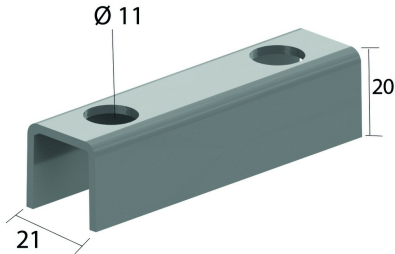

## Joining piece

Reference	↕ mm	↔ mm	→  ← mm	↔ mm	kg/stk	📦	Unit
<b>VOMEGA</b>					0,060	24	STK

For wall mounting 1 piece, for double mounting 2 pieces back to back.