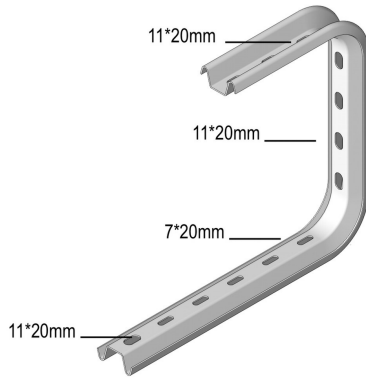

# COMEGA290

## Open suspension bracket

Reference	Finish	↑ mm	↔ mm	→  ← mm	↔ mm	kg/stk	📦	Unit
<b>COMEGA290.150</b>	SZ	290	195			0,560	12	STK
<b>COMEGA290.200</b>	SZ	290	245			0,620	12	STK
<b>COMEGA290.250</b>	SZ	290	295			0,760	6	STK
<b>COMEGA290.300</b>	SZ	290	345			0,820	6	STK
<b>COMEGA290.400</b>	SZ	290	445			0,930	6	STK

To order per full packaging.  
Ends held up by threaded rod TIM10.  
Use the VOMEGA to avoid compression of the profile.  
When ordering, add 100 mm to the width. E.g. KBS 300 mm: use COMEGA290.400.

**Legend finish**  
- SZ = Sendzimir