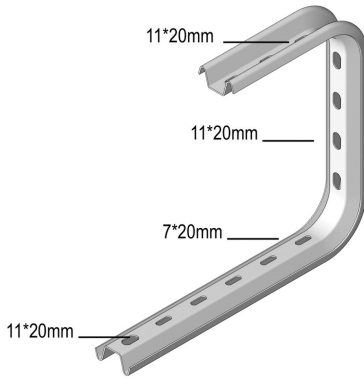

COMEGA290

Open suspension bracket

Reference	Finish	↑ mm	↔ mm	→ ← mm	↔ mm	kg/stk	📦	Unit
COMEGA290.150	SZ	290	195			0,560	12	STK
COMEGA290.200	SZ	290	245			0,620	12	STK
COMEGA290.250	SZ	290	295			0,760	6	STK
COMEGA290.300	SZ	290	345			0,820	6	STK
COMEGA290.400	SZ	290	445			0,930	6	STK

To order per full packaging.
Ends held up by threaded rod TIM10.
Use the VOMEGA to avoid compression of the profile.
When ordering, add 100 mm to the width. E.g. KBS 300 mm: use COMEGA290.400.

Legend finish
- SZ = Sendzimir