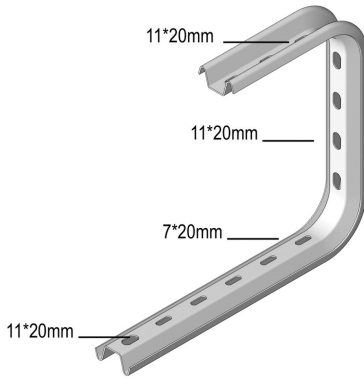

# COMEGA290

## Open suspension bracket

Reference	Finish	↑ mm	↔ mm	→  ← mm	↔ mm	kg/stk	📦	Unit
<b>COMEGA290.150</b>	SZ	290	195			0,560	12	STK
<b>COMEGA290.200</b>	SZ	290	245			0,620	12	STK
<b>COMEGA290.250</b>	SZ	290	295			0,760	6	STK
<b>COMEGA290.300</b>	SZ	290	345			0,820	6	STK
<b>COMEGA290.400</b>	SZ	290	445			0,930	6	STK

To order per full packaging.  
Ends held up by threaded rod TIM10.  
Use the VOMEGA to avoid compression of the profile.  
When ordering, add 100 mm to the width. E.g. KBS 300 mm: use COMEGA290.400.

**Legend finish**  
- SZ = Sendzimir