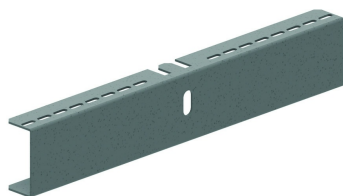

DKBS

Double bracket (BS)

For fixing to ceiling profile HSMES.

Reference	Finish	↑ mm	↔ mm	→ ← mm	↔ mm	kg/stk	📦	Unit
DKBS100	-	82	291			0,860	12	STK
DKBS150	-	82	391			1,170	6	STK
DKBS200	-	82	491			1,470	6	STK
DKBS250	-	82	291			1,780	12	STK
DKBS300	-	82	691			2,090	6	STK
HDDKBS250	HD	82,5	591			1,780	6	STK

Legend finish

- HD =