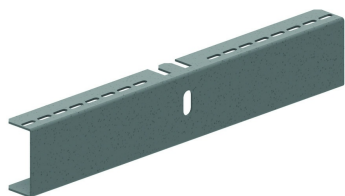

DKBS

Double bracket (BS)

For fixing to ceiling profile HSMES.

| Reference | Finish | ↑ mm | ↔ mm | → ← mm | ↔ mm | kg/stk | 📦 | Unit |
|------------------|--------|---------|---------|------------|---------|--------|----|------|
| DKBS100 | - | 82 | 291 | | | 0,860 | 12 | STK |
| DKBS150 | - | 82 | 391 | | | 1,170 | 6 | STK |
| DKBS200 | - | 82 | 491 | | | 1,470 | 6 | STK |
| DKBS250 | - | 82 | 291 | | | 1,780 | 12 | STK |
| DKBS300 | - | 82 | 691 | | | 2,090 | 6 | STK |
| HDDKBS250 | HD | 82,5 | 591 | | | 1,780 | 6 | STK |

Legend finish

- HD =