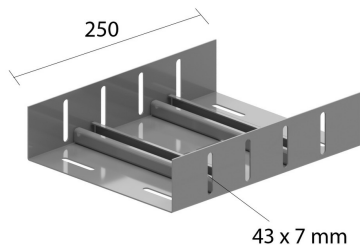

KPBSKL

Joiner for cable ladder

Reference	Finish	↑ mm	↔ mm	→ ← mm	↔ mm	kg/stk		Unit
ZMKPBSKL200	DF	55	200	1,5		1,105	1	STK
ZMKPBSKL300	DF	55	300	1,5		1,550	1	STK
ZMKPBSKL400	DF	55	400	1,5		1,989	1	STK

Use all perforations.

Legend finish

- DF = Defender

Fix with:

Round head square neck bolt /
flange nut
VMK