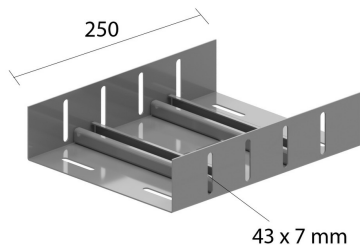

KPBSKL

Joiner for cable ladder

Reference	Finish	↑ mm	↔ mm	→ ← mm	↔ mm	kg/stk	📦	Unit
ZMKPBSKL200	DF	55	200	1,5		1,105	1	STK
ZMKPBSKL300	DF	55	300	1,5		1,550	1	STK
ZMKPBSKL400	DF	55	400	1,5		1,989	1	STK

Use all perforations.

Legend finish
- DF = Defender

Fix with:

Round head square neck bolt /
flange nut
VMK