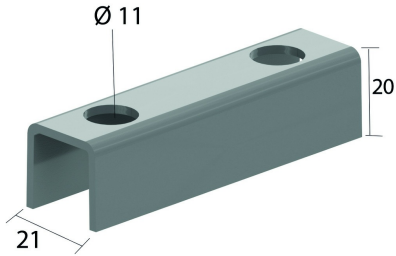

VOMEGA
Joining piece

Reference	↕ mm	↔ mm	→ ← mm	↔ mm	kg/stk	📦	Unit
VOMEGA					0,060	24	STK

For wall mounting 1 piece, for double mounting 2 pieces back to back.