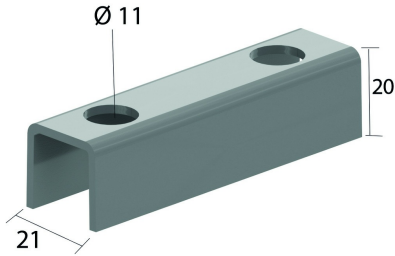

VOMEGA
Joining piece

Reference	↕ mm	↔ mm	→ ← mm	↔ mm	kg/stk	📦	Unit
VOMEGA					0,060	24	STK

For wall mounting 1 piece, for double mounting 2 pieces back to back.