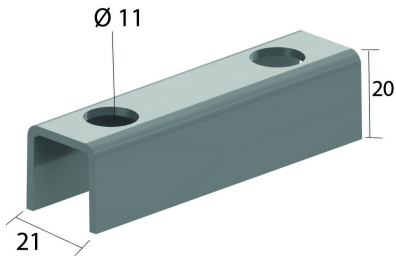

VOMEGA

Joining piece

Reference	↕ mm	↔ mm	→ ← mm	↔ mm	kg/stk	📦	Unit
VOMEGA					0,060	24	STK

For wall mounting 1 piece, for double mounting 2 pieces back to back.