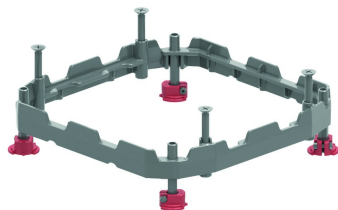

NEOT

Supporting Alu-frame

Universal supporting frame.
Integrated in covers KDVIT, KDVITV3, DRIT3, DVITWD3, DVITWDV3, BDVITWD, KDVITWD3, KDVITWDV3, BDRITWD3, DRITWD3.

Reference	↕ mm	↔ mm	→ ← mm	↔ mm	kg/stk	📦	Unit
NEOT2					0,750	1	STK
NEOT3					0,750	1	STK

- Set contains:
- Aluminium frame
 - 4 extension nuts AM6.48
 - 4 anchorfeet
 - 4 long bolts M 8x70
 - 4 short bolts M 8x45

Higher leveling range can be achieved per added set of 4 nuts AM6.48.
 1 set = 92 - 145 mm.
 2 sets = 140 - 193 mm.
 3 sets = 188 - 241 mm.
 4 sets = 236 - 289 mm.