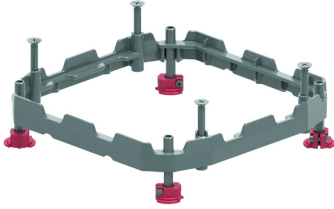

NEOT

Supporting Alu-frame

Universal supporting frame.
Integrated in covers KDVIT, KDVITV3, DRIT3, DVITWD3, DVITWDV3, BDVITWD, KDVITWD3, KDVITWDV3, BDRITWD3, DRITWD3.

Reference	↕ mm	↔ mm	→ ← mm	↔ mm	kg/stk	📦	Unit
NEOT2					0,750	1	STK
NEOT3					0,750	1	STK

- Set contains:
- Aluminium frame
 - 4 extension nuts AM6.48
 - 4 anchorfeet
 - 4 long bolts M 8x70
 - 4 short bolts M 8x45

Higher leveling range can be achieved per added set of 4 nuts AM6.48.
 1 set = 92 - 145 mm.
 2 sets = 140 - 193 mm.
 3 sets = 188 - 241 mm.
 4 sets = 236 - 289 mm.