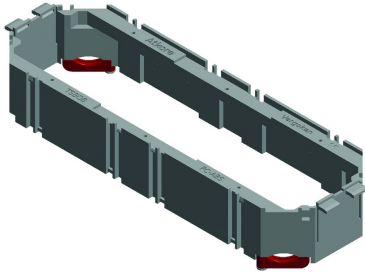

TSBOB

Apparatus cup universal

Clippable system.

Color: Black RAL 9011

Reference	↕ mm	↔ mm	→ ← mm	↔ mm	kg/stk	📦	Unit
TSBOB					0,064	12	STK

Tested to EN 50085-2-2.

Can be clipped and fixed in the cover frame at different heights.

Set including 2 screw-in cable restrainers

A bottom cover plate type ADPOB and cover plates ADPO, according to desired connections, can be added.