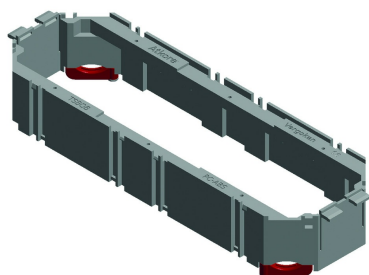

TSBOB

Apparatus cup universal

Clippable system.

Color: Black RAL 9011

Reference	↕ mm	↔ mm	→ ← mm	↔ mm	kg/stk	📦	Unit
TSBOB					0,064	12	STK

Tested to EN 50085-2-2.

Can be clipped and fixed in the cover frame at different heights.

Set including 2 screw-in cable restrainers

A bottom cover plate type ADPOB and cover plates ADPO, according to desired connections, can be added.