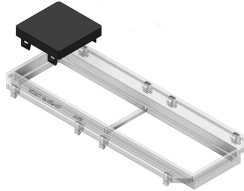

# ADSU Cap

ADSU45.45

Color: Black RAL 9011

Reference	↕ mm	↔ mm	→  ← mm	↔ mm	kg/stk	📦	Unit
<b>ADSU45.45</b>		45		45	0,010	12	STK
<b>ADSU50.50</b>		50		50	0,010	12	STK

Tested to EN 50085-2-2.

For covering unused positions in TSBO9.45, ADPO9.45, TSBL3 and TSBL2.

- Simple mounting and removing or re-positioning of new modules.
- Efficient protection of spare plates.