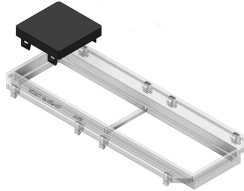

ADSU

Cap

ADSU45.45

Color: Black RAL 9011

Reference	↕ mm	↔ mm	→ ← mm	↔ mm	kg/stk	📦	Unit
ADSU45.45		45		45	0,010	12	STK
ADSU50.50		50		50	0,010	12	STK

Tested to EN 50085-2-2.

For covering unused positions in TSBO9.45, ADPO9.45, TSBL3 and TSBL2.

- Simple mounting and removing or re-positioning of new modules.
- Efficient protection of spare plates.