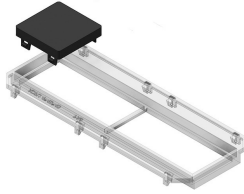

ADSU Cap

ADSU45.45

Color: Black RAL 9011

Reference	↕ mm	↔ mm	→||← mm	↔ mm	kg/stk	📦	Unit
ADSU45.45		45		45	0,010	12	STK
ADSU50.50		50		50	0,010	12	STK

Tested to EN 50085-2-2.

For covering unused positions in TSBO9.45, ADPO9.45, TSBL3 and TSBL2.

- Simple mounting and removing or re-positioning of new modules.
- Efficient protection of spare plates.