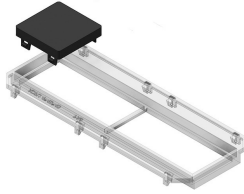

ADSU

Cap

ADSU45.45

Color: Black RAL 9011

Reference	↕ mm	↔ mm	→ ← mm	↔ mm	kg/stk	📦	Unit
ADSU45.45		45		45	0,010	12	STK
ADSU50.50		50		50	0,010	12	STK

Tested to EN 50085-2-2.

For covering unused positions in TSBO9.45, ADPO9.45, TSBL3 and TSBL2.

- Simple mounting and removing or re-positioning of new modules.
- Efficient protection of spare plates.