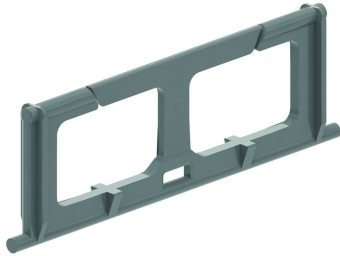

**KUB**  
Cable holder

Color: grey = RAL 7011

Reference	↕ mm	↔ mm	→  ← mm	↔ mm	kg/stk	📦	Unit
<b>KUB-7011</b>					0,001	10	STK

Standard cable tie. Fits all frames.