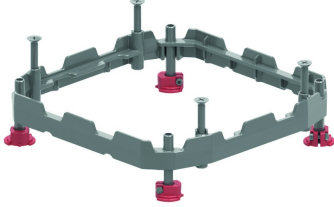

NEOT

Supporting Alu-frame

Universal supporting frame.
Integrated in covers KDVIT, KDVITV3, DRIT3, DVITWD3, DVITWDV3, BDVITWD, KDVITWD3, KDVITWDV3, BDRITWD3, DRITWD3.

Reference	↕ mm	↔ mm	→ ← mm	↔ mm	kg/stk	📦	Unit
NEOT2					0,750	1	STK
NEOT3					0,750	1	STK

- Set contains:
- Aluminium frame
 - 4 extension nuts AM6.48
 - 4 anchorfeet
 - 4 long bolts M 8x70
 - 4 short bolts M 8x45

Higher leveling range can be achieved per added set of 4 nuts AM6.48.
 1 set = 92 - 145 mm.
 2 sets = 140 - 193 mm.
 3 sets = 188 - 241 mm.
 4 sets = 236 - 289 mm.