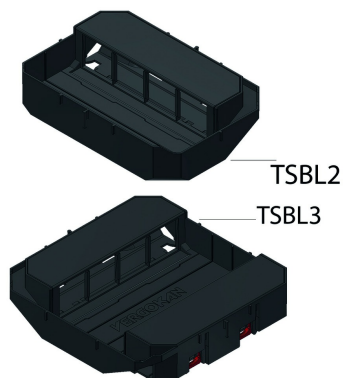

TSBL

Low profile apparatus box

Completely clippable.

Color: Black RAL 9011

Reference	↕ mm	↔ mm	→ ← mm	↔ mm	kg/stk	📦	Unit
TSBL2					0,210	6	STK
TSBL3					0,275	3	STK

Tested to EN 50085-2-2.

For oblique mounting of clip devices type 45.

TSBL2:

Up to 4 mounting positons.

Set contains base cup + 1 frame + 2 screw-in cable restrainers.

TSBL3:

Up to 8 mounting positons.

Set contains base cup + 2 frames + 4 screw-in cable restrainers.