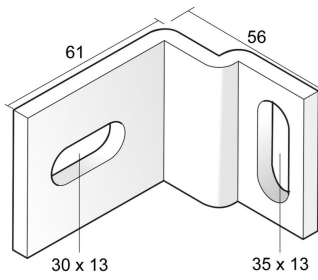

HDKIPE

Mounting piece HDIPE80S

To fix the HDIPE80S profile on the wall.

Reference	↕ mm	↔ mm	→ ← mm	↔ mm	kg/stk		Unit
HDKIPE			6		0,240	6	STK