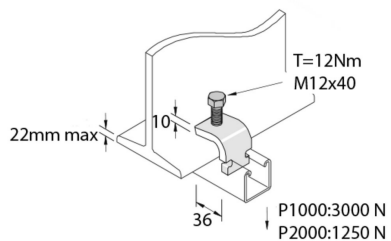

P2489

Universal beam clamp T M12

Reference	Finish	↕ mm	↔ mm	→ ← mm	↔ mm	kg/stk	📦	Unit
P2489	HD		41	10,0	36	0,250	10	STK
P2489DF	DF	51			46	0,240	10	STK

Abbreviation:
- HG = Hot-Dip Galvanised

Legend finish
- HD =
- DF = Defender