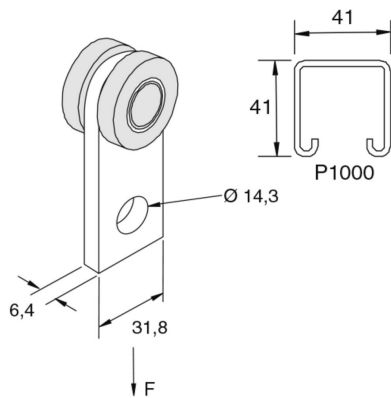

P2949

Channel trolley assembly

Reference	Finish	↕ mm	↔ mm	→ ← mm	↔ mm	kg/stk	📦	Unit
P2949	ZP				32	0,208	20	STK

mild steel

Abbreviation:
- ZP = Zinc Plated

Legend finish
- ZP = Zinc plated