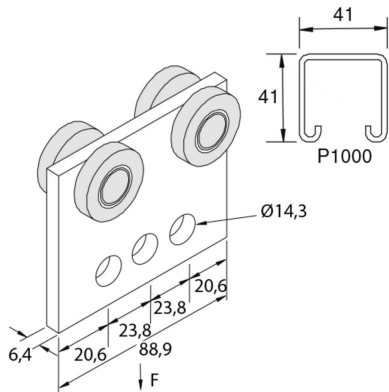

P2950

Channel trolley assembly

Reference	Finish	↕ mm	↔ mm	→ ← mm	↔ mm	kg/stk	📦	Unit
P2950	ZP				89	0,499	10	STK

Abbreviation:
- ZP = Zinc Plated

Legend finish
- ZP = Zinc plated