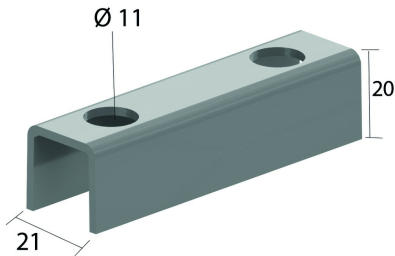

## VOMEGA Joining piece

Reference	↕ mm	↔ mm	→  ← mm	↔ mm	kg/stk	📦	Unit
<b>VOMEGA</b>					0,060	24	STK

For wall mounting 1 piece, for double mounting 2 pieces back to back.