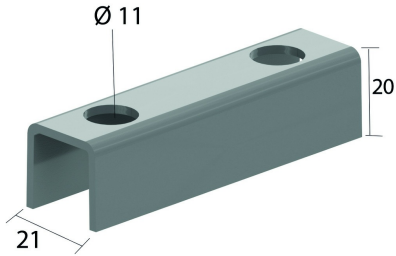

## VOMEGA Joining piece

Reference	↕ mm	↔ mm	→  ← mm	↔ mm	kg/stk	📦	Unit
<b>VOMEGA</b>					0,060	24	STK

For wall mounting 1 piece, for double mounting 2 pieces back to back.