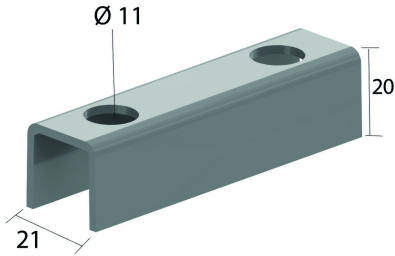

VOMEGA Joining piece

Reference	↕ mm	↔ mm	→ ← mm	↔ mm	kg/stk	📦	Unit
VOMEGA					0,060	24	STK

For wall mounting 1 piece, for double mounting 2 pieces back to back.