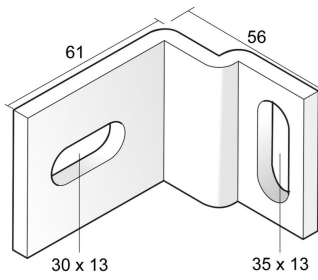

## Mounting piece HDIPE80S

To fix the HDIPE80S profile on the wall.

Reference	↕ mm	↔ mm	→  ← mm	↔ mm	kg/stk	📦	Unit
<b>HDKIPE</b>			6		0,240	6	STK