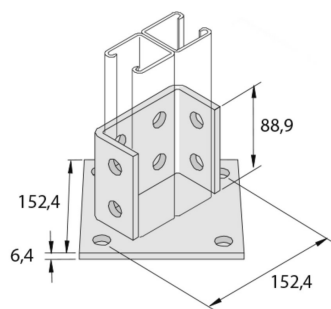

P2073A

Base plate 152 double profile 12D14

Reference	Finish	↕ mm	↔ mm	→||← mm	↔ mm	kg/stk	📦	Unit
P2073A	HD	96	152		152	1,798	10	STK
P2073ADF	DF	95			152	1,798	10	STK

Abbreviation:

- HG = Hot-Dip Galvanised

Legend finish

- HD =

- DF = Defender