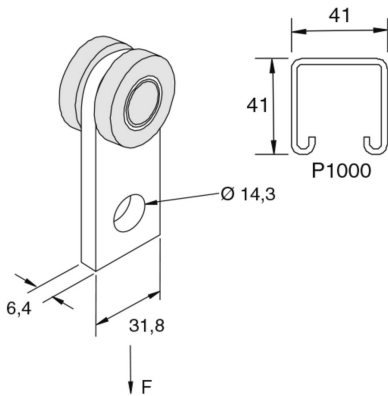

P2949

Channel trolley assembly

Reference	Finish	↕ mm	↔ mm	→||← mm	↔ mm	kg/stk	📦	Unit
P2949	ZP				32	0,208	20	STK

mild steel

Abbreviation:
- ZP = Zinc Plated

Legend finish
- ZP = Zinc plated