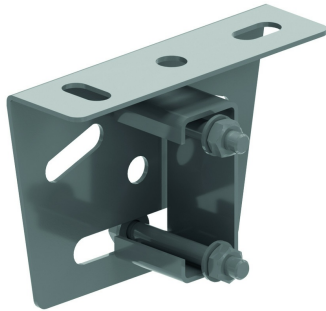

## Adjustable head plate single

| Reference     | ↕<br>mm | ↔<br>mm | →  ←<br>mm | ↔<br>mm | kg/stk | 📦  | Unit |
|---------------|---------|---------|------------|---------|--------|----|------|
| <b>SKPE41</b> | 92      | 40      |            | 135     | 0,370  | 12 | STK  |

To be used in combination with P1000TTT.