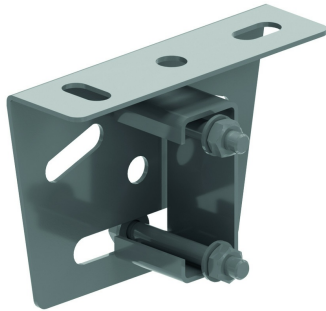

SKPE

Adjustable head plate single