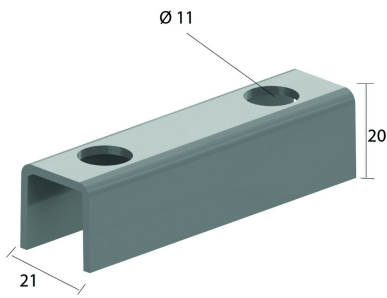

## Joining piece

Reference	↕ mm	↔ mm	→  ← mm	↔ mm	kg/stk	📦	Unit
<b>I4VOMEGA</b>					0,060	10	STK

For wall mounting 1 piece.  
For double mounting 2 pieces, back to back.

Pickled and passivated.