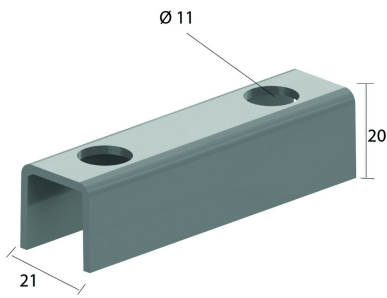

I4VOMEGA

Joining piece

| Reference | ↕ mm | ↔ mm | → ← mm | ↔ mm | kg/stk |  | Unit |
|-----------------|---------|---------|------------|---------|--------|---|------|
| I4VOMEGA | | | | | 0,060 | 10 | STK |

For wall mounting 1 piece.
For double mounting 2 pieces, back to back.

Pickled and passivated.