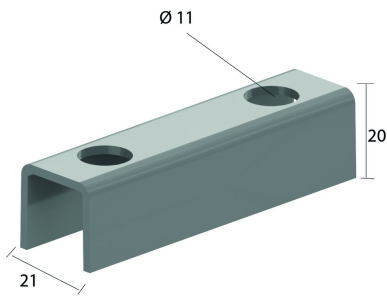

I4VOMEGA

Joining piece

Reference	↕ mm	↔ mm	→ ← mm	↔ mm	kg/stk	📦	Unit
I4VOMEGA					0,060	10	STK

For wall mounting 1 piece.
For double mounting 2 pieces, back to back.

Pickled and passivated.