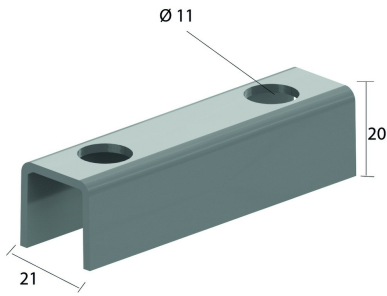

I4VOMEGA

Joining piece

Reference	↕ mm	↔ mm	→ ← mm	↔ mm	kg/stk	📦	Unit
I4VOMEGA					0,060	10	STK

For wall mounting 1 piece.
For double mounting 2 pieces, back to back.

Pickled and passivated.