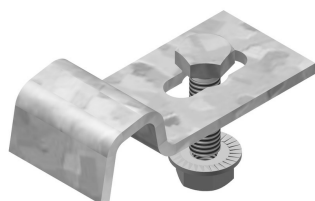

I6KLLBK

Bracket clamp for I6KLL

For fixing the cable ladder on the wall bracket.
Number: 2 per bracket

Reference	↑ mm	↔ mm	→ ← mm	↔ mm	kg/stk	📦	Unit
I6KLLBK25	13	25			0,040	20	STK
I6KLLBK40	13	40			0,098	20	STK

I6KLLBK25 included: Bolt I6B6.20 and nuts I6RM6.
I6KLLBK40 included: Bolt I6B8.20 and sliding nuts PNP08SS.

I6KLLBK25 for cantilevers
I6KLLBK40 for 41 profiles

Pickled and passivated.