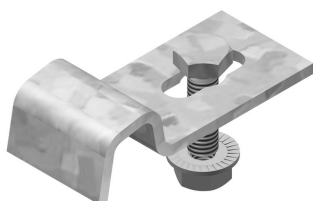

I6KLLBK

Bracket clamp for I6KLL

For fixing the cable ladder on the wall bracket.
Number: 2 per bracket

Reference	↑ mm	↔ mm	→ ← mm	↔ mm	kg/stk	📦	Unit
I6KLLBK25	13	25			0,040	20	STK
I6KLLBK40	13	40			0,098	20	STK

I6KLLBK25 included: Bolt I6B6.20 and nuts I6RM6.
I6KLLBK40 included: Bolt I6B8.20 and sliding nuts PNP08SS.

I6KLLBK25 for cantilevers
I6KLLBK40 for 41 profiles

Pickled and passivated.