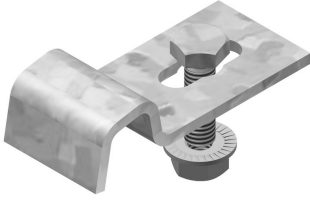

## Bracket clamp for I6KLL

For fixing the cable ladder on the wall bracket.  
Number: 2 per bracket

Reference	↑ mm	↔ mm	→  ← mm	↔ mm	kg/stk	📦	Unit
<b>I6KLLBK25</b>	13	25			0,040	20	STK
<b>I6KLLBK40</b>	13	40			0,098	20	STK

I6KLLBK25 included: Bolt I6B6.20 and nuts I6RM6.  
I6KLLBK40 included: Bolt I6B8.20 and sliding nuts PNP08SS.

I6KLLBK25 for cantilevers  
I6KLLBK40 for 41 profiles

Pickled and passivated.