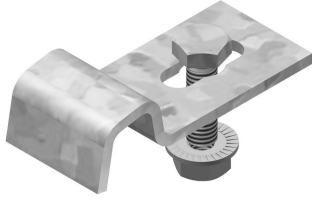

I6KLLBK

Bracket clamp for I6KLL

For fixing the cable ladder on the wall bracket.
Number: 2 per bracket

Reference	↑ mm	↔ mm	→ ← mm	↔ mm	kg/stk	📦	Unit
I6KLLBK25	13	25			0,040	20	STK
I6KLLBK40	13	40			0,098	20	STK

I6KLLBK25 included: Bolt I6B6.20 and nuts I6RM6.
I6KLLBK40 included: Bolt I6B8.20 and sliding nuts PNP08SS.

I6KLLBK25 for cantilevers
I6KLLBK40 for 41 profiles

Pickled and passivated.