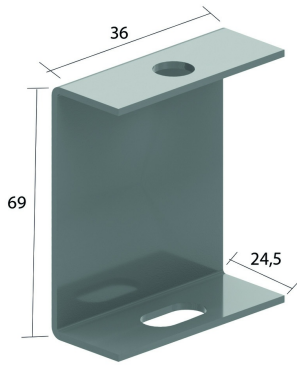

I6PB
Ceiling bracket

Reference	↕ mm	↔ mm	→ ← mm	↔ mm	kg/stk		Unit
I6PB	70				0,100	20	STK

Pickled and passivated.