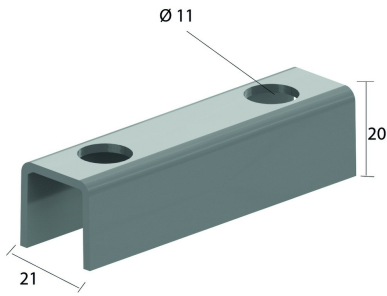

I6VOMEGA

Joining piece

Reference	↕ mm	↔ mm	→ ← mm	↔ mm	kg/stk		Unit
I6VOMEGA					0,060	10	STK

For wall mounting 1 piece.
For double mounting 2 pieces, back to back.

Pickled and passivated.