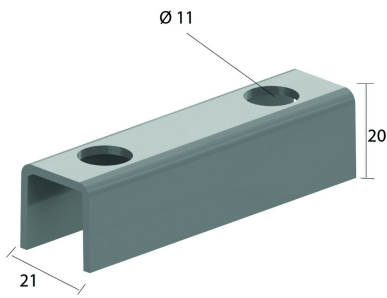

I6VOMEGA

Joining piece

Reference	↕ mm	↔ mm	→ ← mm	↔ mm	kg/stk	📦	Unit
I6VOMEGA					0,060	10	STK

For wall mounting 1 piece.
For double mounting 2 pieces, back to back.

Pickled and passivated.