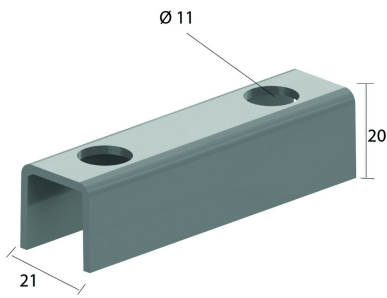

I6VOMEGA

Joining piece

Reference	↕ mm	↔ mm	→||← mm	↔ mm	kg/stk	📦	Unit
I6VOMEGA					0,060	10	STK

For wall mounting 1 piece.
For double mounting 2 pieces, back to back.

Pickled and passivated.