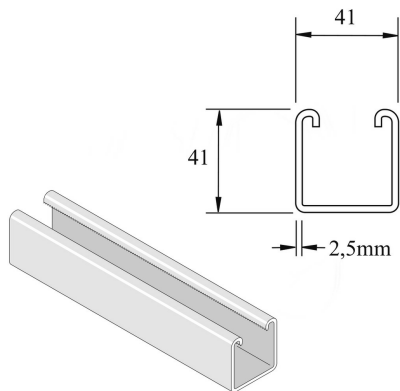

P1000SPP

Assembly profile

Reference	↕ mm	↔ mm	→ ← mm	↔ mm	kg/m	📦	Unit
P1000SPP	41	41	2,5	6000	2,803	300	M
P1000SPPX3000	41	41	2,5	3000	2,803	150	M

Pickled and passivated. Stainless steel 316.