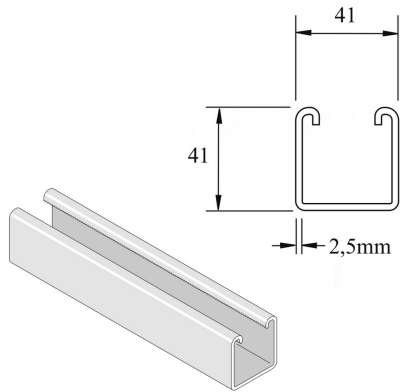

P1000SPP

Assembly profile

Reference	↕ mm	↔ mm	→ ← mm	↔ mm	kg/m	📦	Unit
P1000SPP	41	41	2,5	6000	2,803	300	M
P1000SPPX3000	41	41	2,5	3000	2,803	150	M

Pickled and passivated. Stainless steel 316.