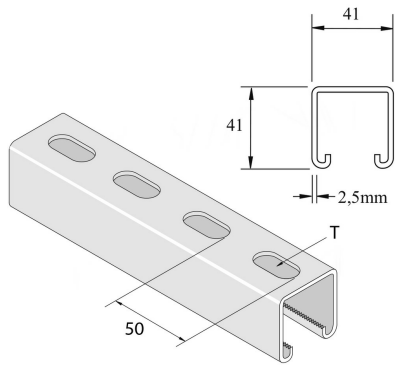

P1000TSP

Assembly profile

Reference	↕ mm	↔ mm	→ ← mm	↔ mm	kg/m	📦	Unit
P1000TSP	41	41	2,5	6000	2,657	300	M
P1000TSPX3000	41	41	2,5	3000	2,657	150	M

Pickled and passivated. Stainless steel 316.