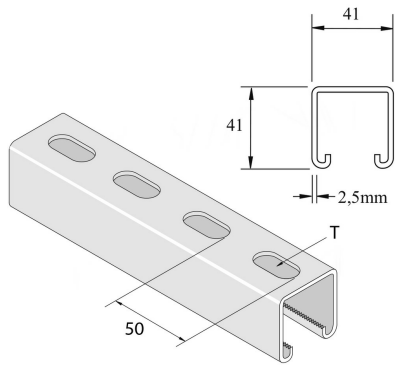

P1000TSP304

Assembly profile

Reference	↕ mm	↔ mm	→||← mm	↔ mm	kg/m	📦	Unit
P1000TSP304	41	41	2,5	6000	2,482	300	M
P1000TSP304X3	41	41	2,5	3000	2,482	150	M

Pickled and passivated. Stainless steel 304.