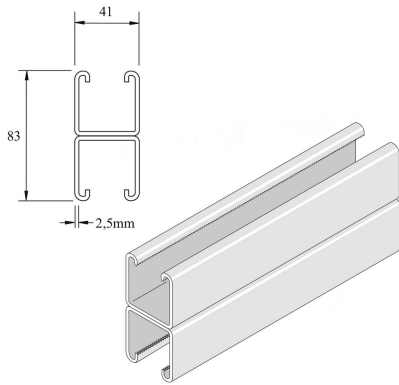

P1001SPP

Assembly profile

Reference	↕ mm	↔ mm	→||← mm	↔ mm	kg/m	📦	Unit
P1001SPP	82	41	2,5	6000	5,616	6	M
P1001SPPX3000	82	41	2,5	3000	5,616	3	M

Pickled and passivated. Stainless steel 316.