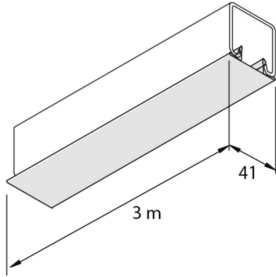

## Cover assembly profile

Reference	↕ mm	↔ mm	→  ← mm	↔ mm	kg/m	📦	Unit
<b>P1184SPP</b>		41		3000	0,364	3	M

**Abbreviation:**

- SPP = stainless steel, pickled and passivated