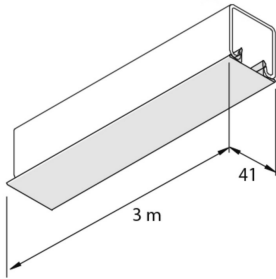

P1184SPP

Cover assembly profile

Reference	↕ mm	↔ mm	→ ← mm	↔ mm	kg/m	📦	Unit
P1184SPP		41		3000	0,364	3	M

Abbreviation:

- SPP = stainless steel, pickled and passivated