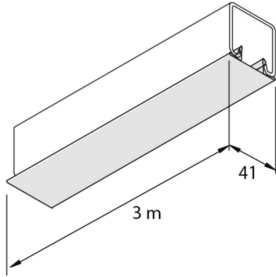

P1184SPP

Cover assembly profile

Reference	↕ mm	↔ mm	→||← mm	↔ mm	kg/m	📦	Unit
P1184SPP		41		3000	0,364	3	M

Abbreviation:

- SPP = stainless steel, pickled and passivated