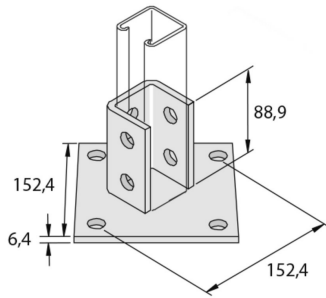

P2072ASPP

Base plate 152 single profile 10D14

Reference	↕ mm	↔ mm	→ ← mm	↔ mm	kg/stk	📦	Unit
P2072ASPP	95	152		152	1,701	1	STK

Pickled and passivated.