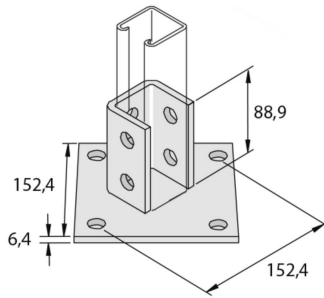

P2072ASPP

Base plate 152 single profile 10D14

Reference	↕ mm	↔ mm	→ ← mm	↔ mm	kg/stk	📦	Unit
P2072ASPP	95	152		152	1,701	1	STK

Pickled and passivated.