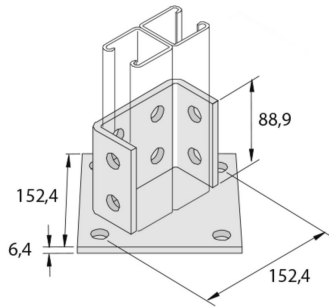

## Base plate 152 double profile 12D14

Reference	↕ mm	↔ mm	→  ← mm	↔ mm	kg/stk	📦	Unit
<b>P2073ASPP</b>	95	152		152	1,801	1	STK

Pickled and passivated.