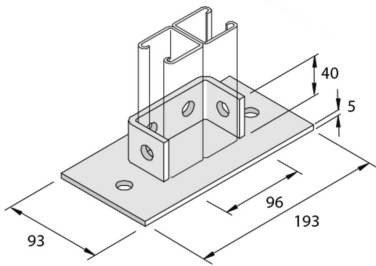

## Base plate 193 double profile 6D14

Reference	↕ mm	↔ mm	→  ← mm	↔ mm	kg/stk	📦	Unit
<b>P2073SPP</b>	45	93		193	0,977	5	STK

Pickled and passivated.