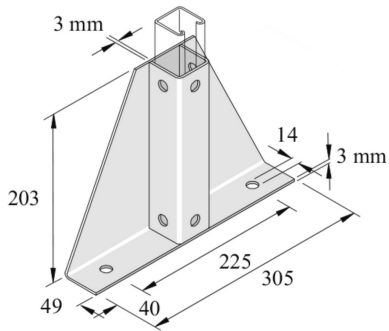

P2348S1SPP

Assembly accessory

Reference	↕ mm	↔ mm	→ ← mm	↔ mm	kg/stk	📦	Unit
P2348S1SPP	203	49		305	1,915	1	STK

Pickled and passivated.