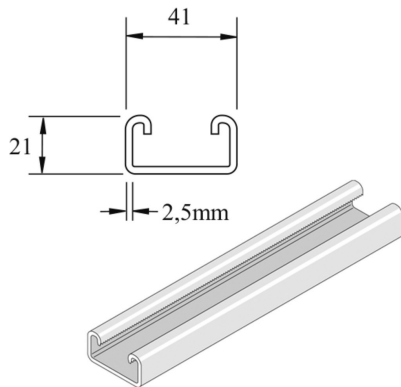

P3300SPP

Assembly profile

Reference	↕ mm	↔ mm	→ ← mm	↔ mm	kg/m	📦	Unit
P3300SPP	21	41	2,5	6000	1,859	300	M
P3300SPPX3000	21	41	2,5	3000	1,859	3	M

Pickled and passivated. Stainless steel 316.