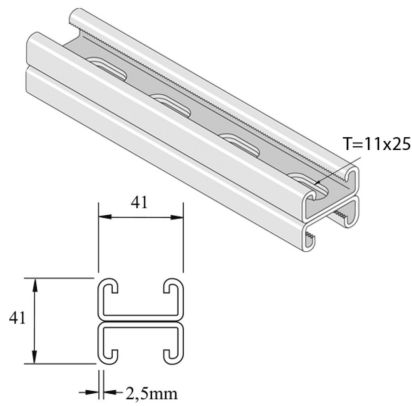

P3301T10SPP

Assembly profile

Reference	↕ mm	↔ mm	→ ← mm	↔ mm	kg/m	📦	Unit
P3301T10SPP	41	41	2,5	6000	3,436	150	M
P3301T10SPPX3	41	41	2,5	3000	3,530	3	M

Pickled and passivated. Stainless steel 316.