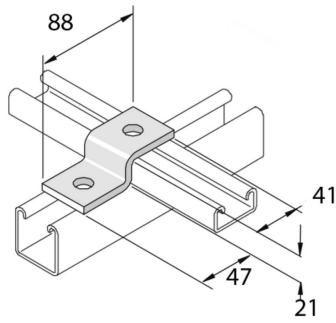

P4045SS
Z21 Fitting single profile 2D14

Reference	↕ mm	↔ mm	→ ← mm	↔ mm	kg/stk		Unit
P4045SS	21	40		88	0,164	20	STK