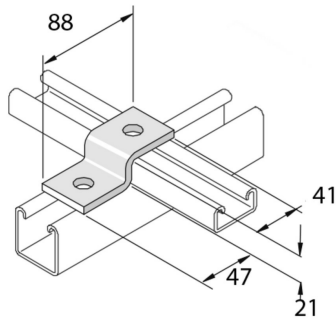

P4045SS
Z21 Fitting single profile 2D14

Reference	↕ mm	↔ mm	→ ← mm	↔ mm	kg/stk	📦	Unit
P4045SS	21	40		88	0,164	20	STK